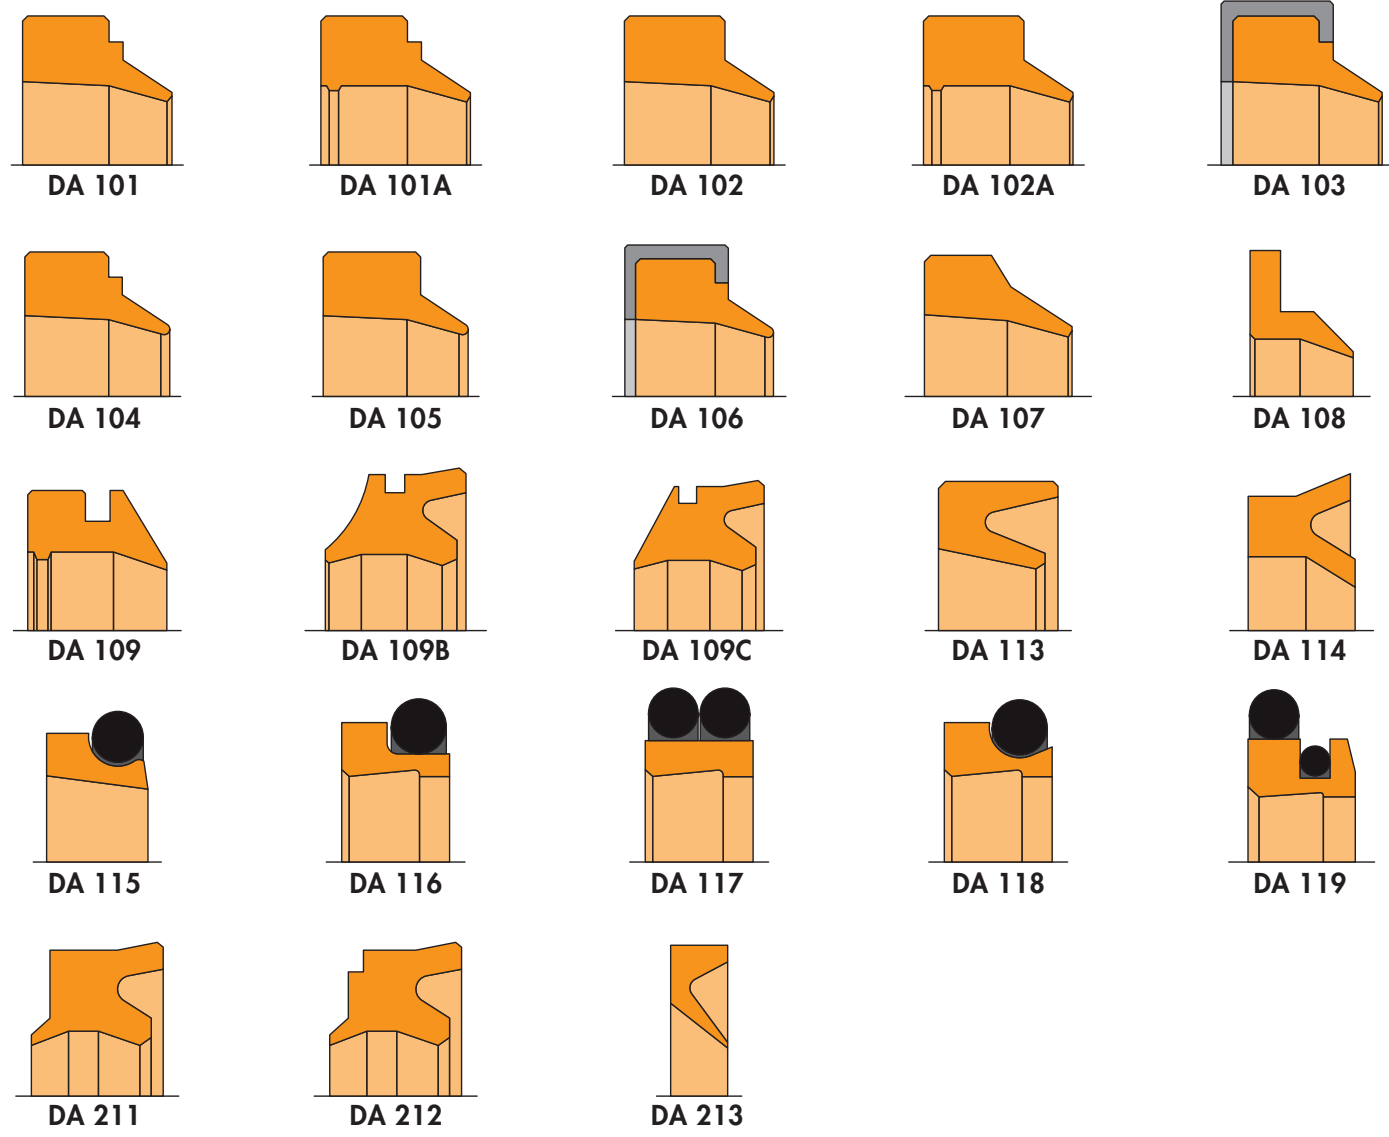

WIPERS

GUIDE RINGS

BACK RINGS

GASKETS

PISTON SEALS

ROD SEALS

ROTARY SEALS