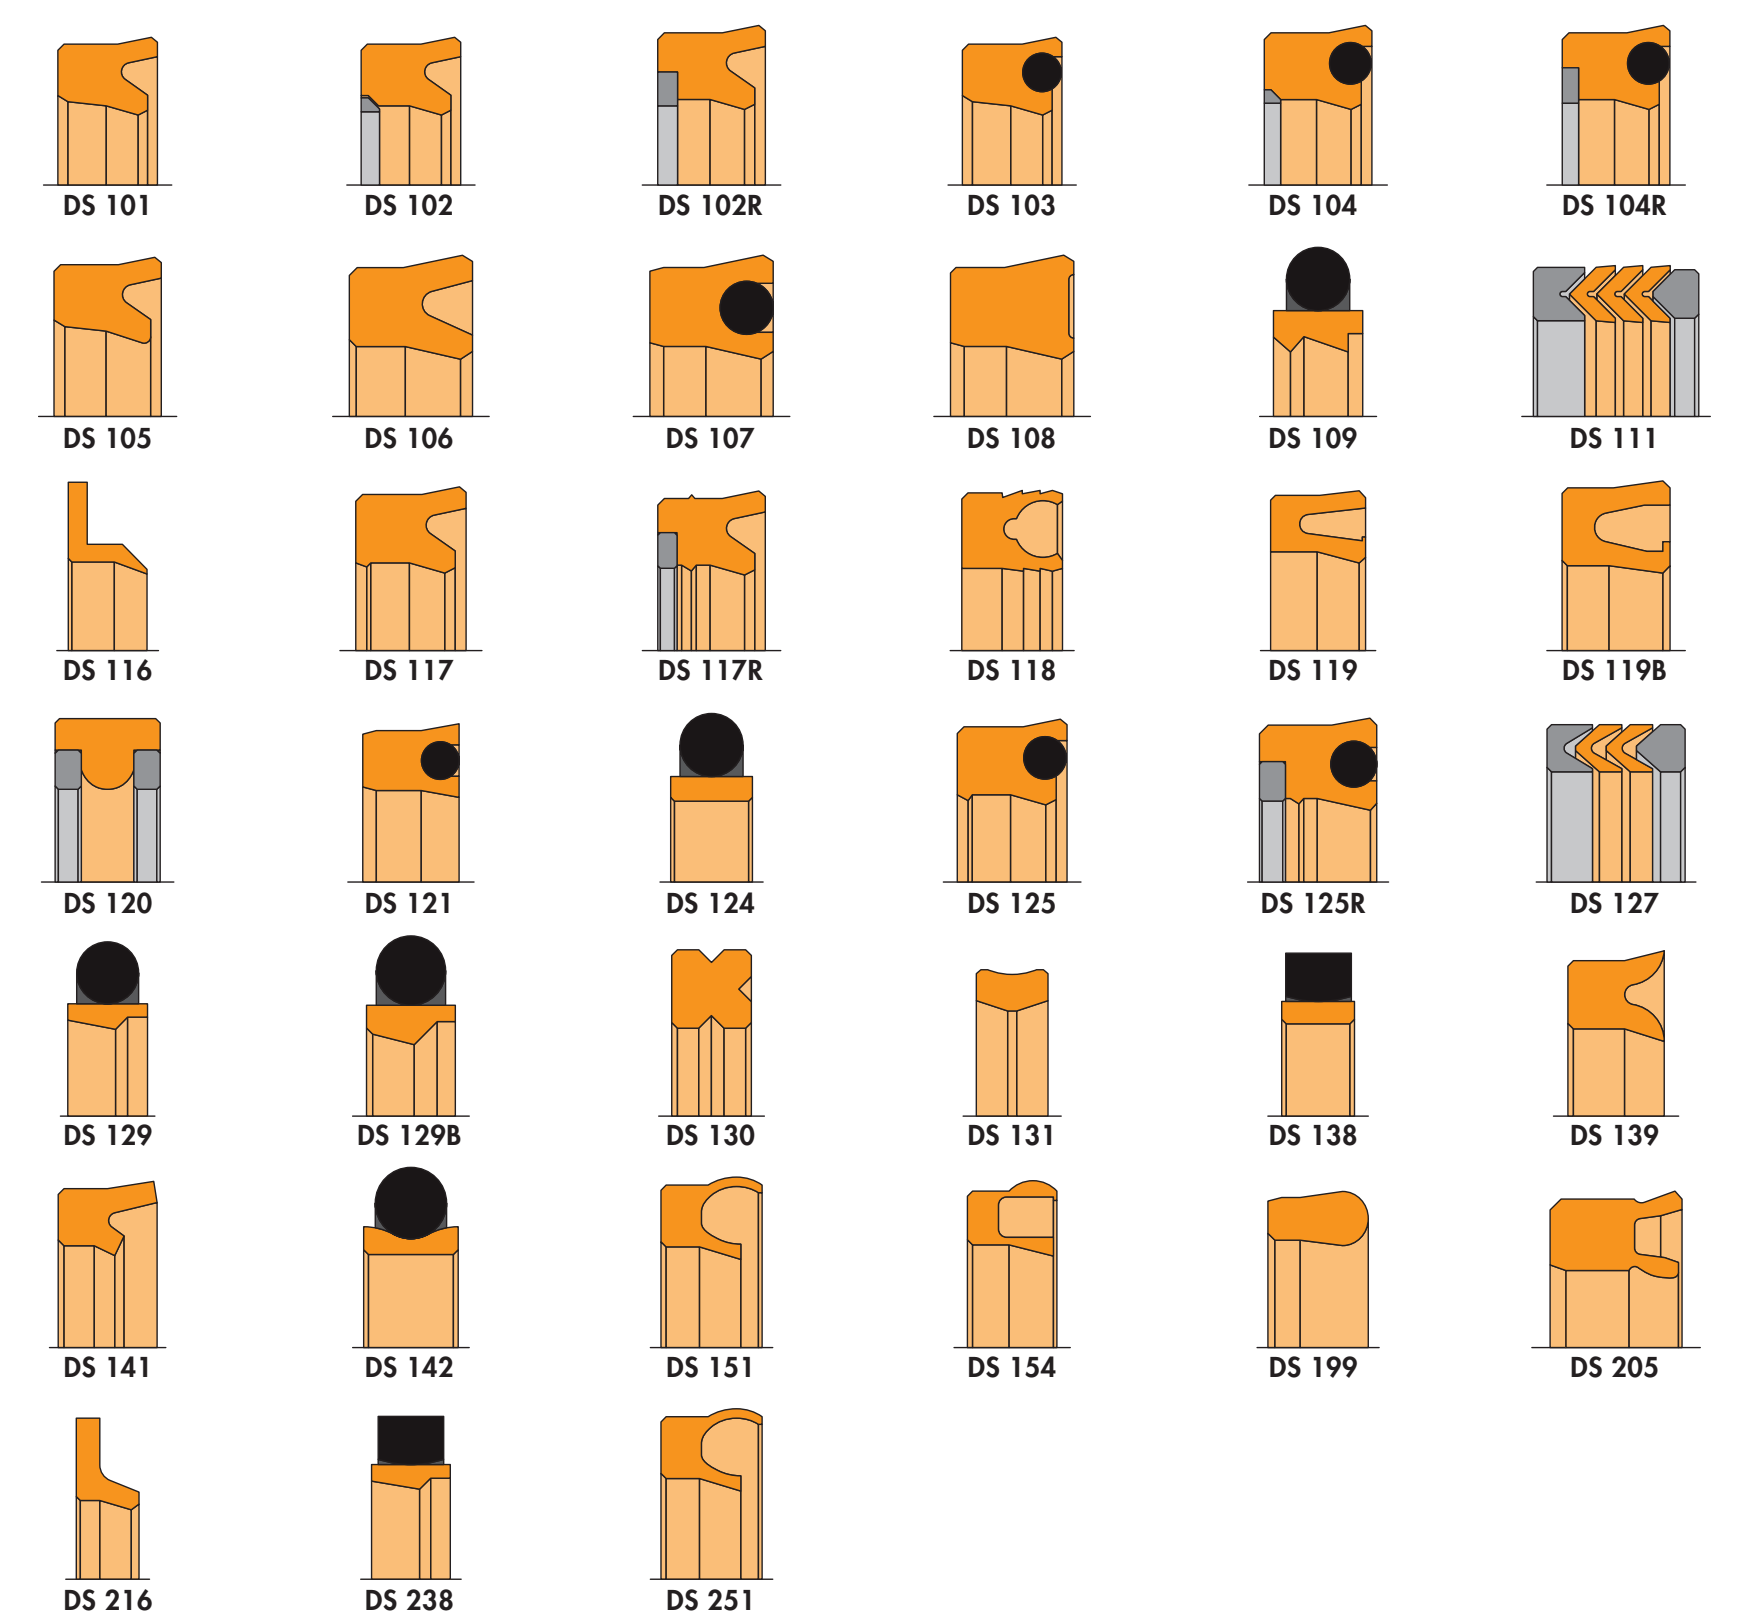

WIPERS

GUIDE RINGS

BACK RINGS

GASKETS

PISTON SEALS

ROD SEALS

ROTARY SEALS