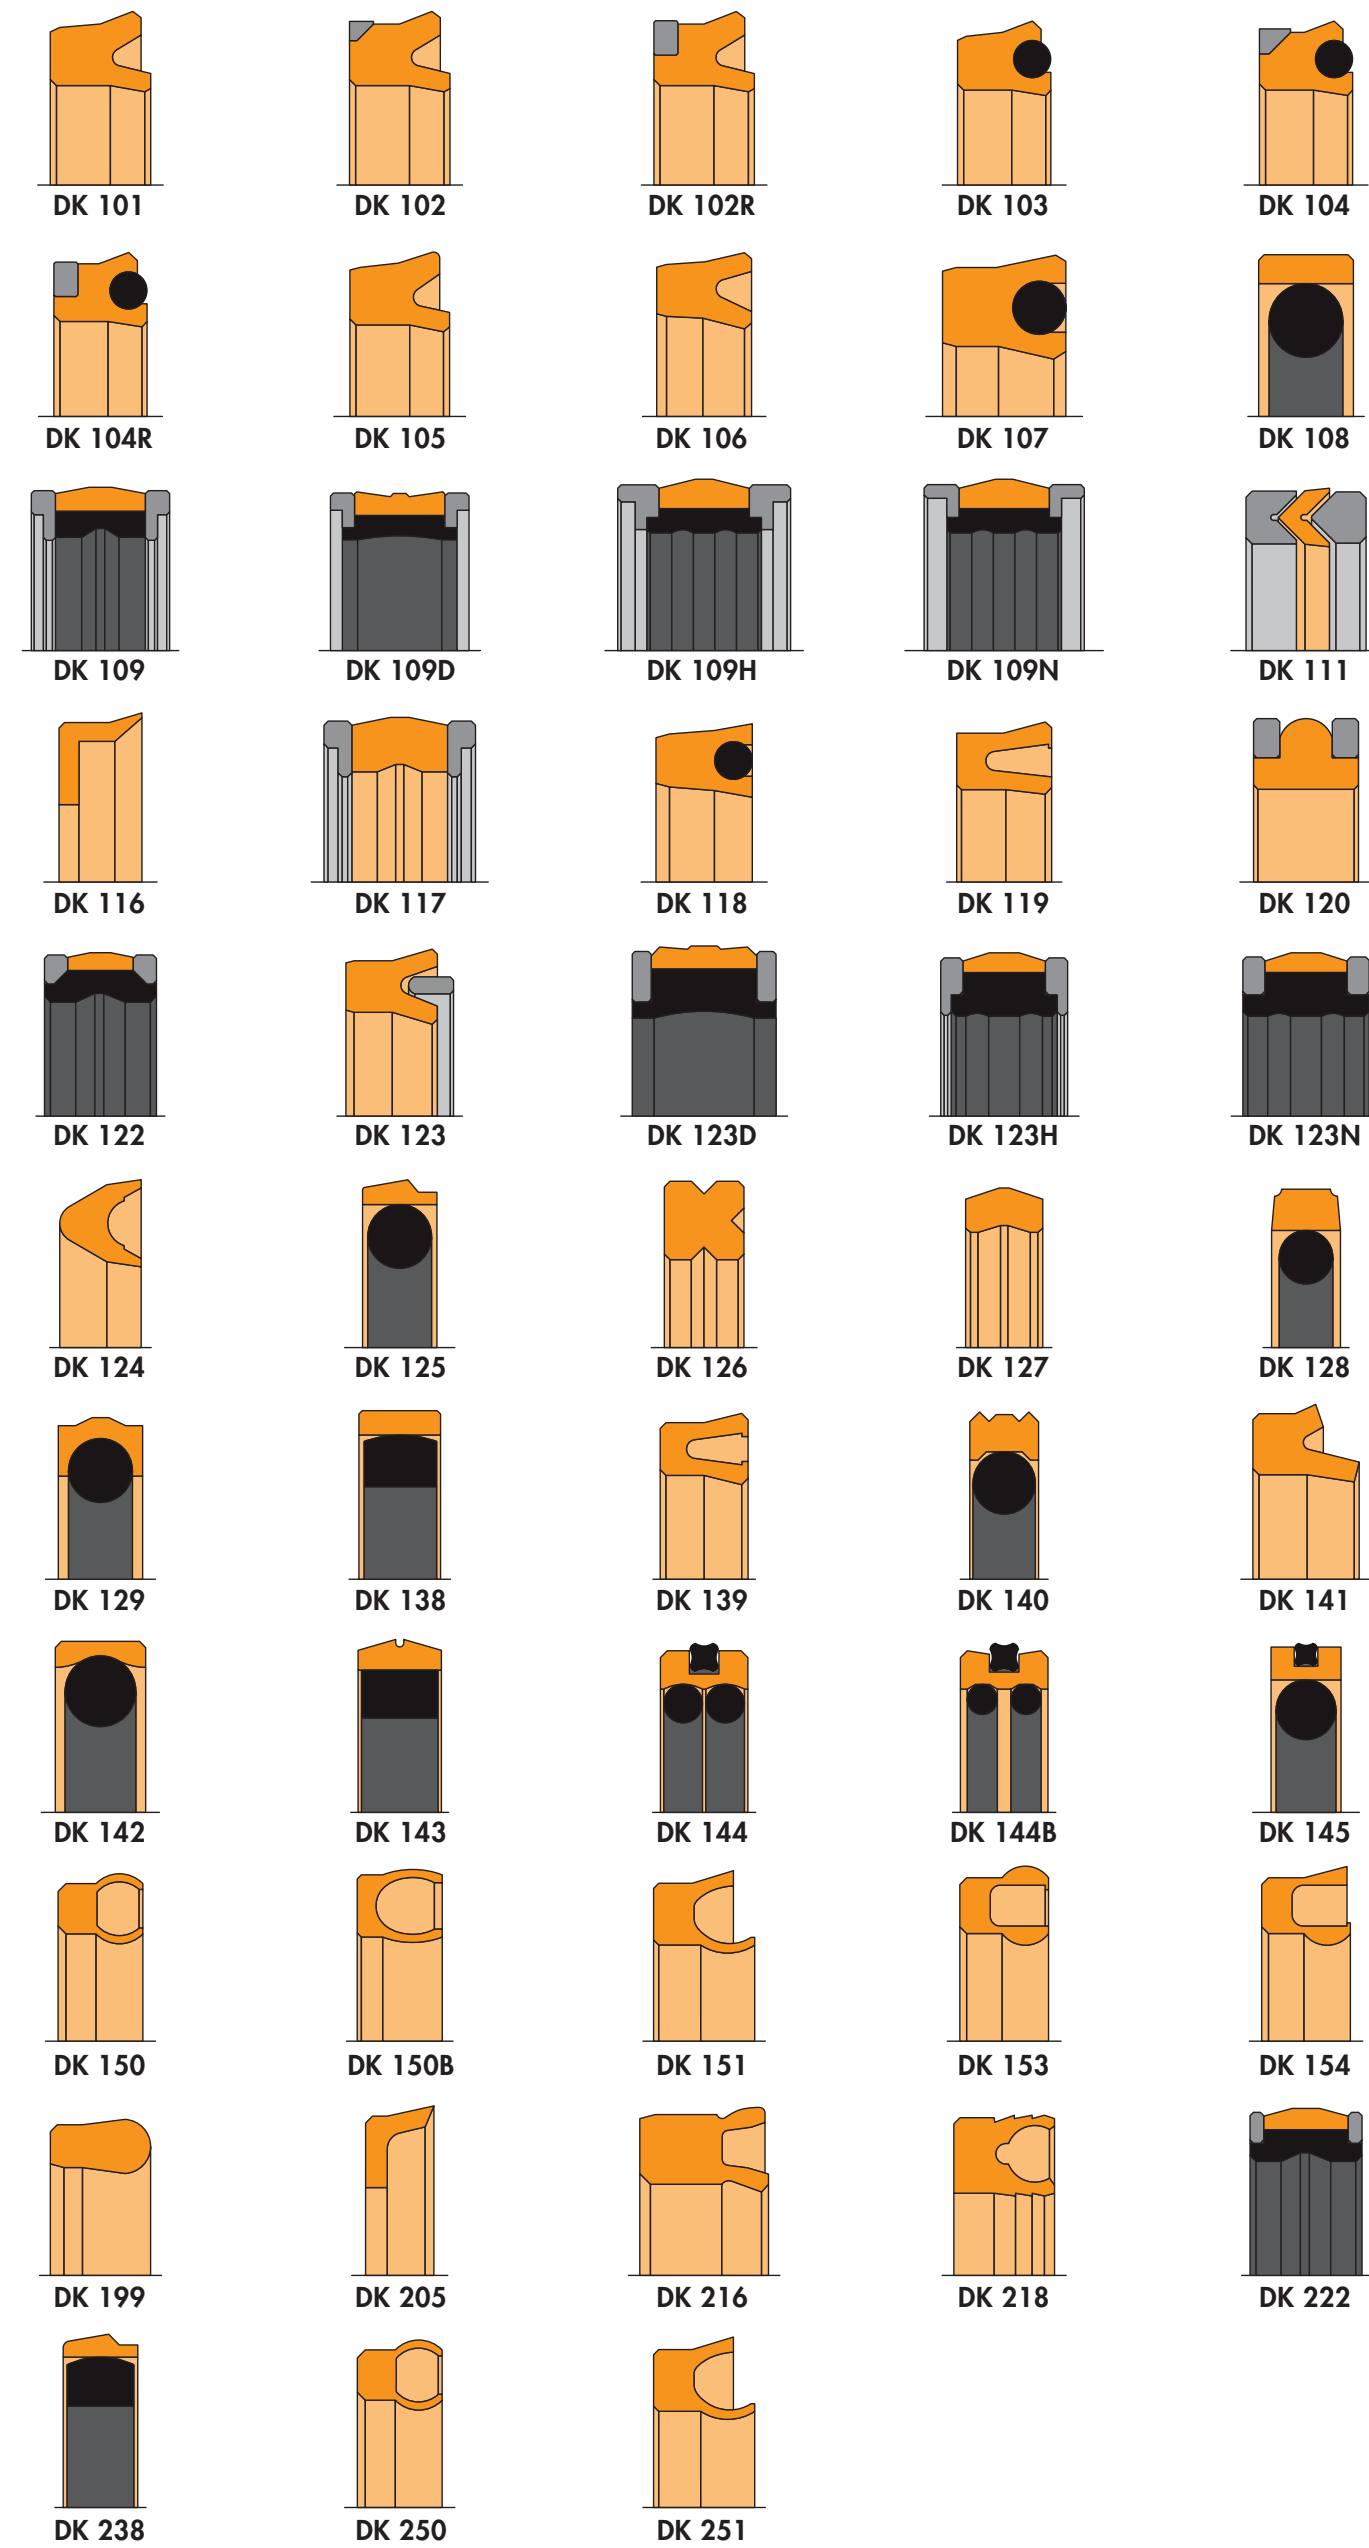

WIPERS

GUIDE RINGS

BACK RINGS

GASKETS

PISTON SEALS

ROD SEALS

ROTARY SEALS