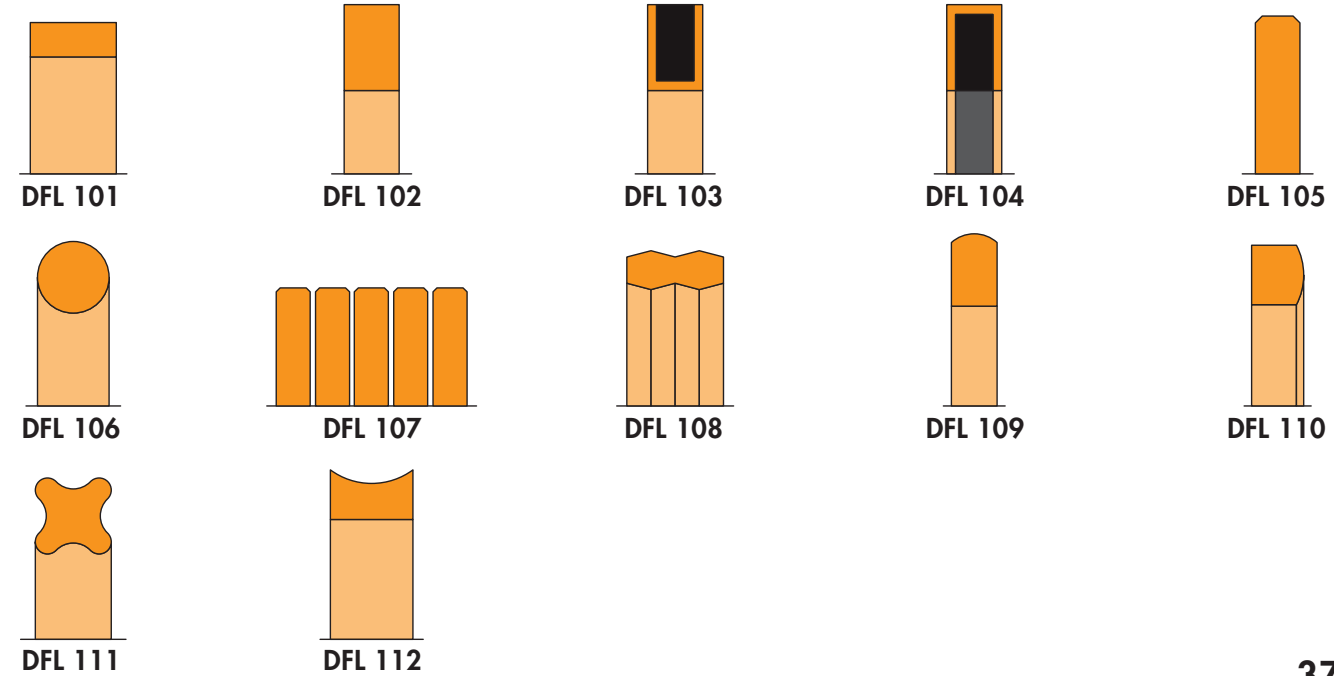

WIPERS

GUIDE RINGS

BACK RINGS

GASKETS

PISTON SEALS

ROD SEALS

ROTARY SEALS